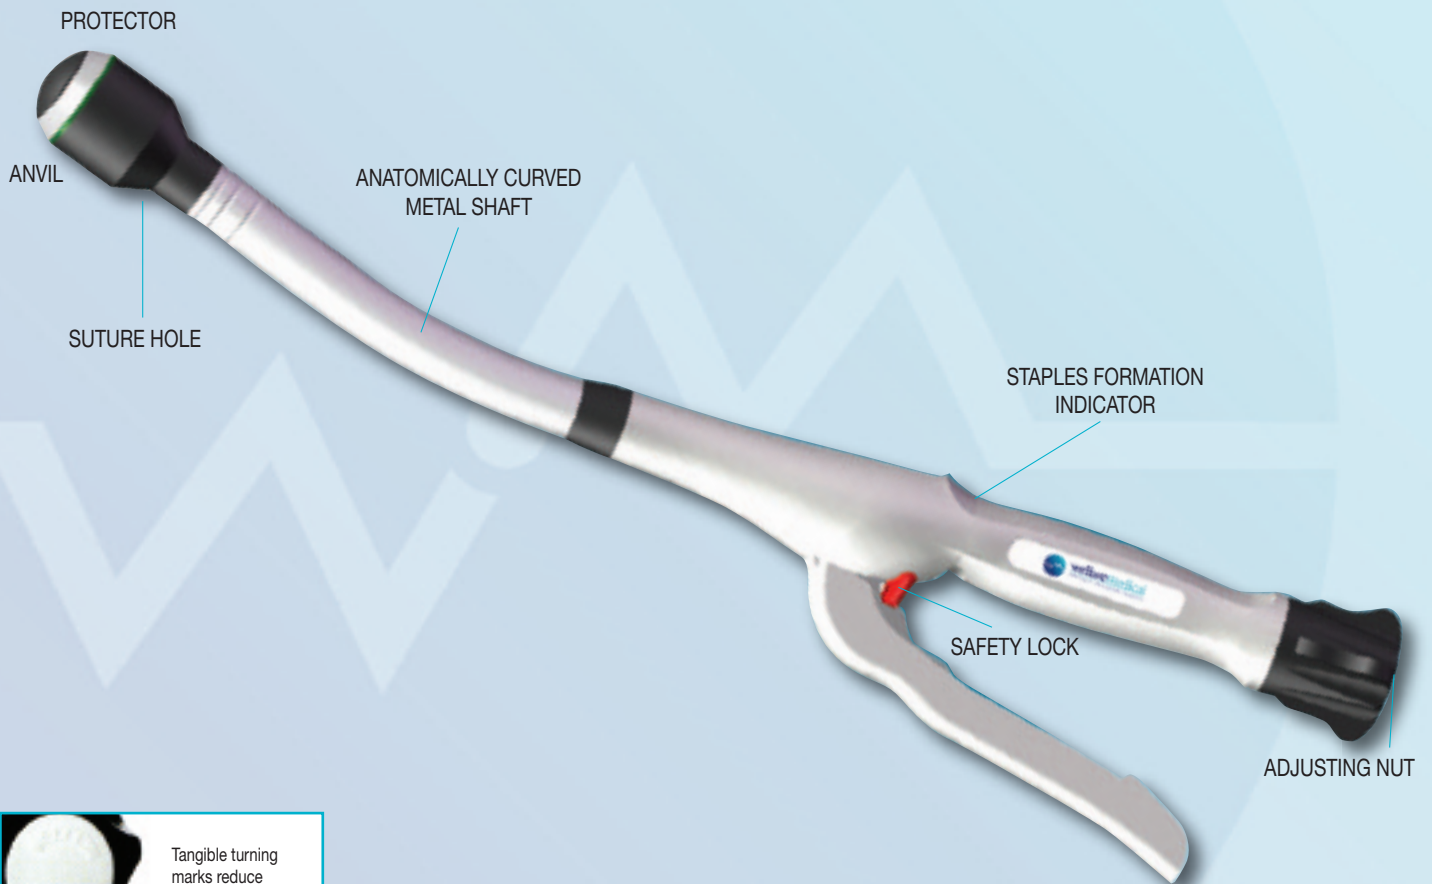

Disposable Circular Stapler

CE 0473

Reference Code	Outer Diameter	Inner Diameter	No. of Staples
WM-CS-21	21	11.5	18
WM-CS-23	23	13.3	20
WM-CS-26	26	16.5	24
WM-CS-29	29	19.5	26
WM-CS-32	32	22.5	30
WM-CS-34	34	26.5	32