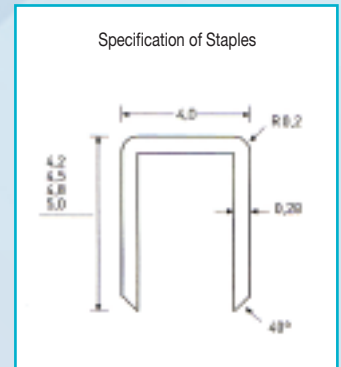

Disposable Circular Stapler

CE 0473

Reference Code	Outer Diameter	Inner Diameter	No. of Staples
WM-CS-21	21	11.5	18
WM-CS-23	23	13.3	20
WM-CS-26	26	16.5	24
WM-CS-29	29	19.5	26
WM-CS-32	32	22.5	30
WM-CS-34	34	26.5	32