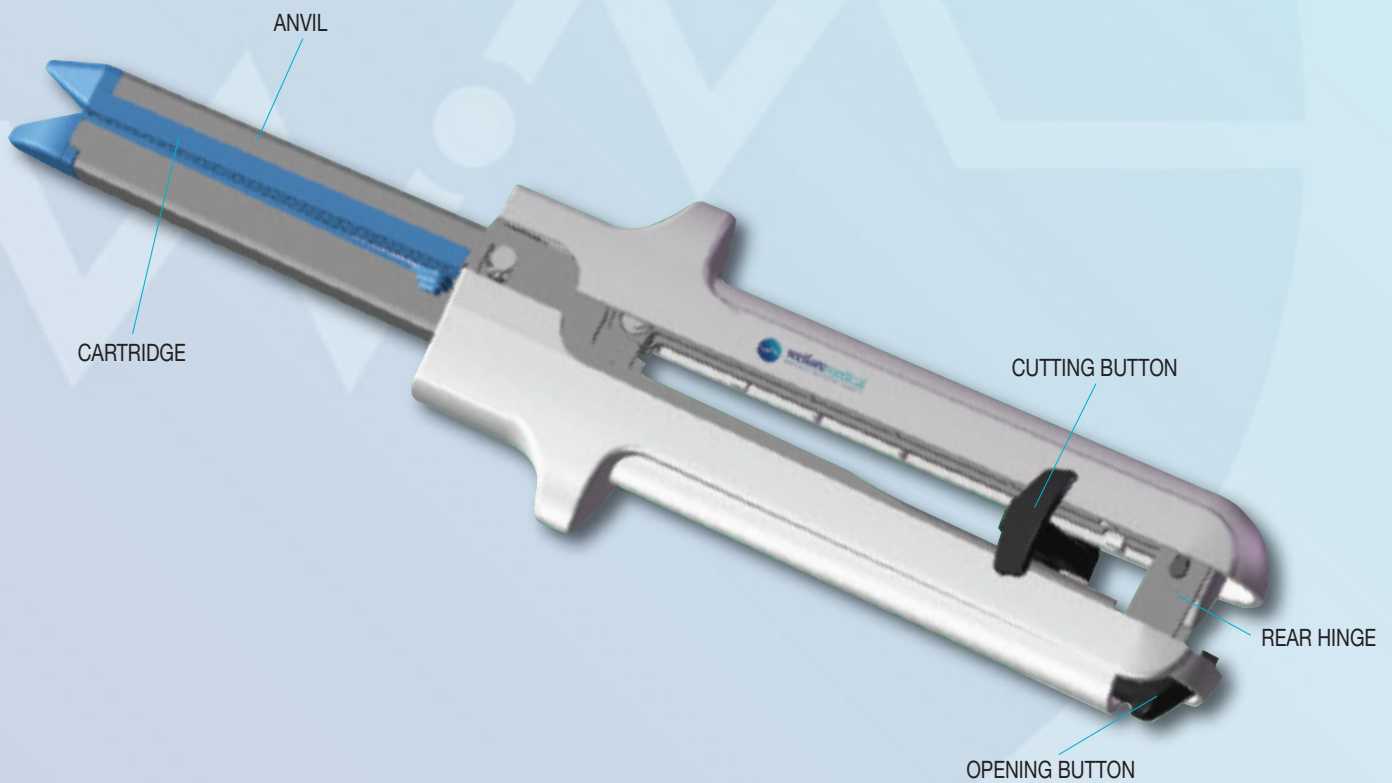

# Reloadable Linear Cutter Stapler

## Disposable Stapler with Titanium Staples

CE 0473

Instrument Code	Cartridge Code	Size	Tissue Thickness	Cartridge Colour
WM-LC-60-38	WM-LCC-60-38	60mm	1.5	Blue
WM-LC-60-48	WM-LCC-60-48	60mm	2.0	Green
WM-LC-80-38	WM-LCC-80-38	80mm	1.5	Blue
WM-LC-80-48	WM-LCC-80-48	80mm	2.0	Green
WM-LC-100-38	WM-LCC-100-38	100mm	1.5	Blue
WM-LC-100-48	WM-LCC-100-48	100mm	2.0	Green